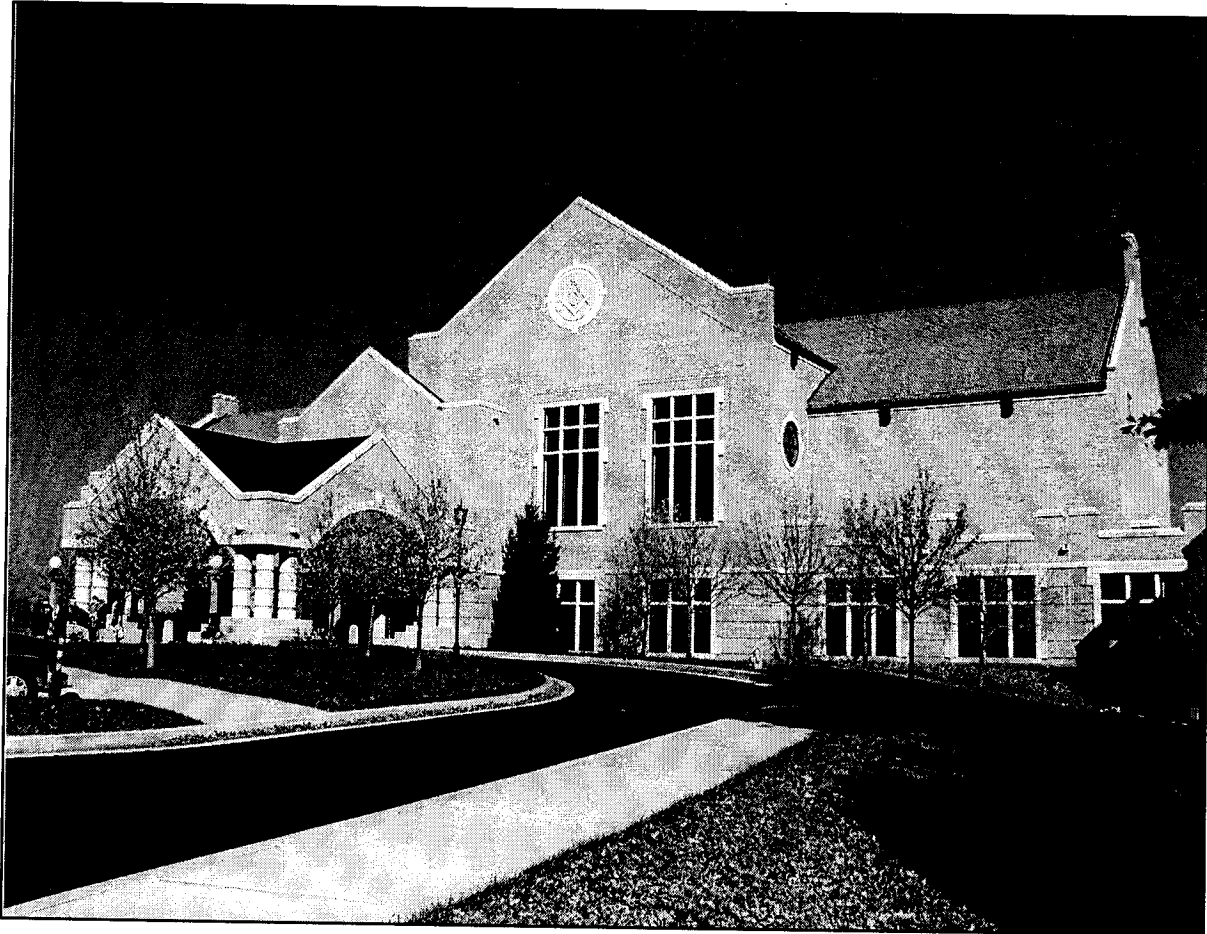

Grand Lodge of Maryland
and
Bonnie Blink Masonic Home
304 International Circle
Cockeysville, MD 21030
410 527 0600

Take preferred route to I-83 North.
Go to Exit 20A, Shawan Rd.
At first traffic light turn left.
Make another immediate left onto International Circle.
Follow to entrance gate on right.