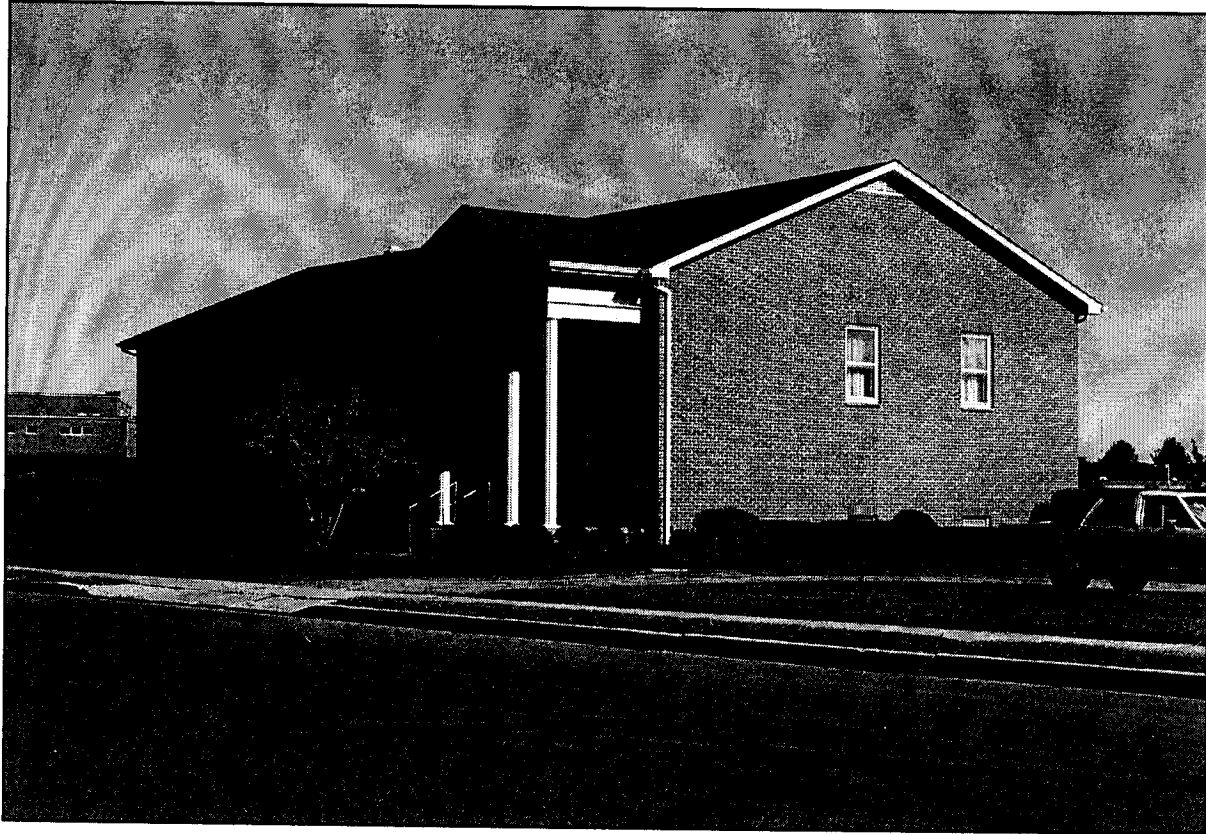

# Bethel #31 - Westminster

Door to Virtue Masonic Temple

46 Monroe St.

410 857 0742

1st / 3rd Mondays 7:30 PM

Baltimore Beltway (I-695) to I-795 to MD 140.

North on 140 to Westminster to Englar Rd. (Just before Shoney's on right).

Left on Englar Rd. to Monroe St. (1 block).

Right on Monroe St. (past school) to Temple on left.

OR:

MD 32 East to Main St. in Westminster.

Left on Main to Pennsylvania Ave.

Right on Pennsylvania to Monroe St. to Monroe St.

Right on Monroe to Temple on right.