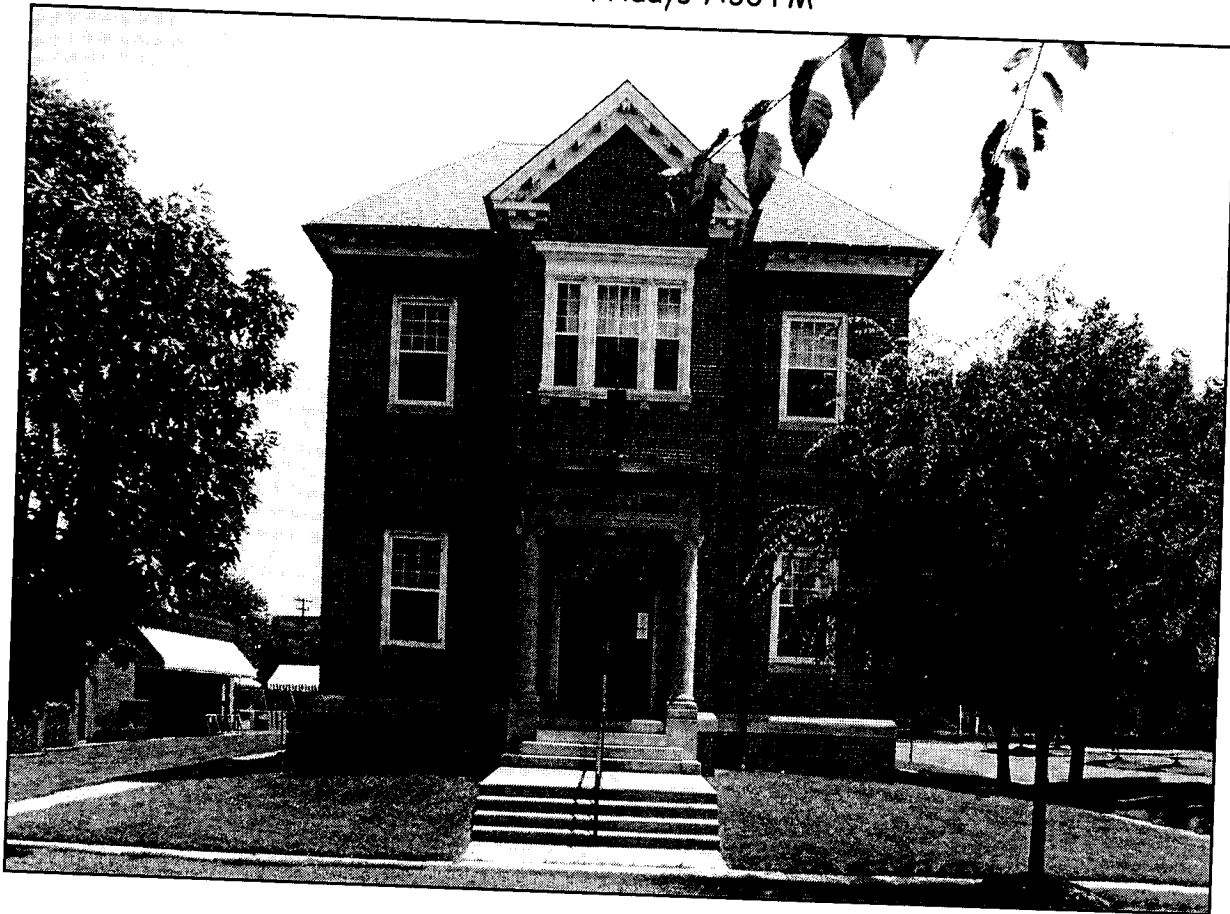

Bethel # 16 - Glen Burnie

Glen Burnie Masonic Temple
11 Crain Highway
Crain Highway & First Avenue
410 760 5868
1st & 3rd Fridays 7:30 PM

From the South:

North on US 301 to I-97 - go North to Exit 15A (Rt.176E Dorsey Rd) - go 1/2 mile and turn right to Rt. 648S - next light turn right on Rt. 3 to lodge on left (First Ave).

From the DC area:

North on I-95 to Exit 43A - go East on Rt. 100 to Exit 13B - North on I-97. (Follow the directions above)

From the North:

Take favorite route to I-97 - go South to Exit 16 (Rt. 648 Baltimore and Annapolis Blvd) - at end of ramp go left - at 5th light, turn right on Rt. 3 (Crain Highway) to lodge on left (First Ave). Parking behind Lodge.